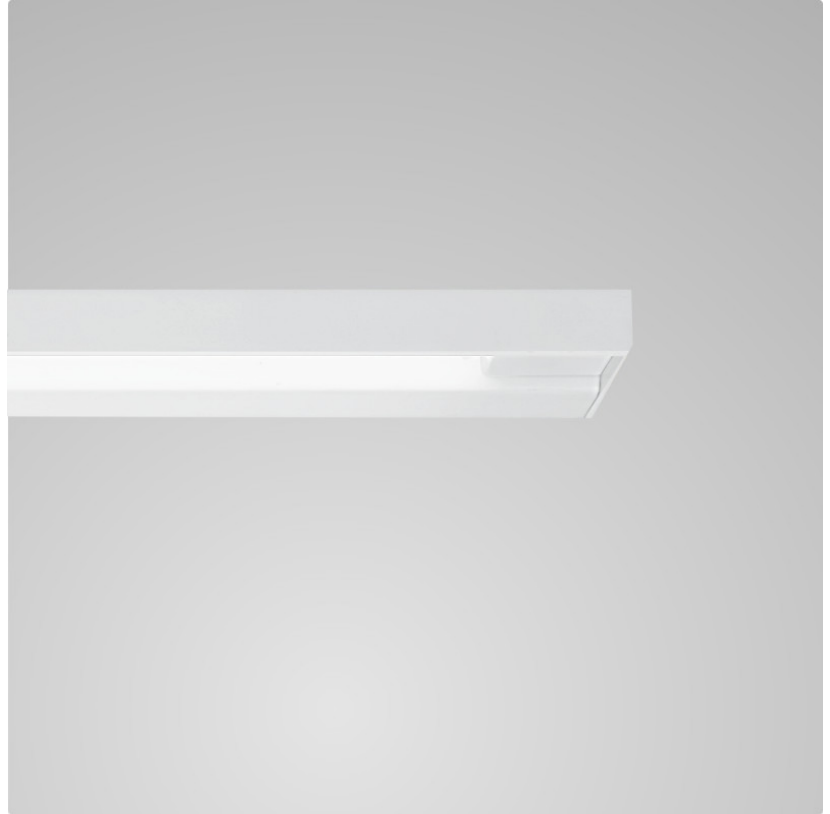

ZEROLED SURFACE

D83312

PROJECT
TYPE
NOTES
QUANTITY
DATE

GENERAL

Series: Zeroled
Brand: Panzeri
Division: Design
Mounting Type: Surface
Mounting Location: Wall
Subcategory: Flush Mount

PHYSICAL

Length (mm): 520
Length (in): 20 1/2
Width (mm): 30
Width (in): 1 3/16
Height (mm): 75
Height (in): 2 15/16
Extension (mm): 75
Extension (in): 2 15/16
Light Distribution: Direct
Weight (kg): 2.04
Weight (lbs): 4.5
Diffuser: Extruded poly-carbonate with opal finish
Fixture Material: Metal

ELECTRICAL

Input Wattage Range: 10 - 19 W
Lamp Type: LED
Input Wattage (W): 11
Total Output Wattage (W): 8.5
Driver Included: No
Driver Type: Integral LED driver, 24Vdc (Dimming and 277V options available with remote driver sold separately)
Input Voltage (V): 120
Constant Voltage (V): 24

LED

Color Temperature (°K): 3000
Max. Delivered Lumen (lm): 700
CRI: >80 CRI
Efficiency (%): 65.1

OPTICAL

Reflector: Specular aluminum

RATINGS AND CERTIFICATIONS

Certified By: CSA Certified to UL and CSA Standards
IP rating: IP20