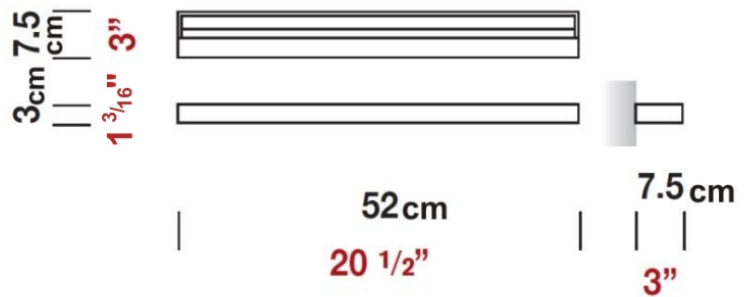

ZEROLED SURFACE

D83312

PROJECT
TYPE
NOTES
QUANTITY
DATE

GENERAL

Series: Zeroled
Brand: Panzeri
Division: Design
Mounting Type: Surface
Mounting Location: Wall
Subcategory: Flush Mount

PHYSICAL

Length (mm): 520
Length (in): 20 1/2
Width (mm): 30
Width (in): 1 3/16
Height (mm): 75
Height (in): 2 15/16
Extension (mm): 75
Extension (in): 2 15/16
Light Distribution: Direct
Weight (kg): 2.04
Weight (lbs): 4.5
Diffuser: Extruded poly-carbonate with opal finish
Fixture Material: Metal

ELECTRICAL

Input Wattage Range: 10 - 19 W
Lamp Type: LED
Input Wattage (W): 11
Total Output Wattage (W): 8.5
Driver Included: No
Driver Type: Integral LED driver, 24Vdc (Dimming and 277V options available with remote driver sold separately)
Input Voltage (V): 120
Constant Voltage (V): 24

LED

Color Temperature (°K): 3000
Max. Delivered Lumen (lm): 700
CRI: >80 CRI
Efficiency (%): 65.1

OPTICAL

Reflector: Specular aluminum

RATINGS AND CERTIFICATIONS

Certified By: CSA Certified to UL and CSA Standards
IP rating: IP20